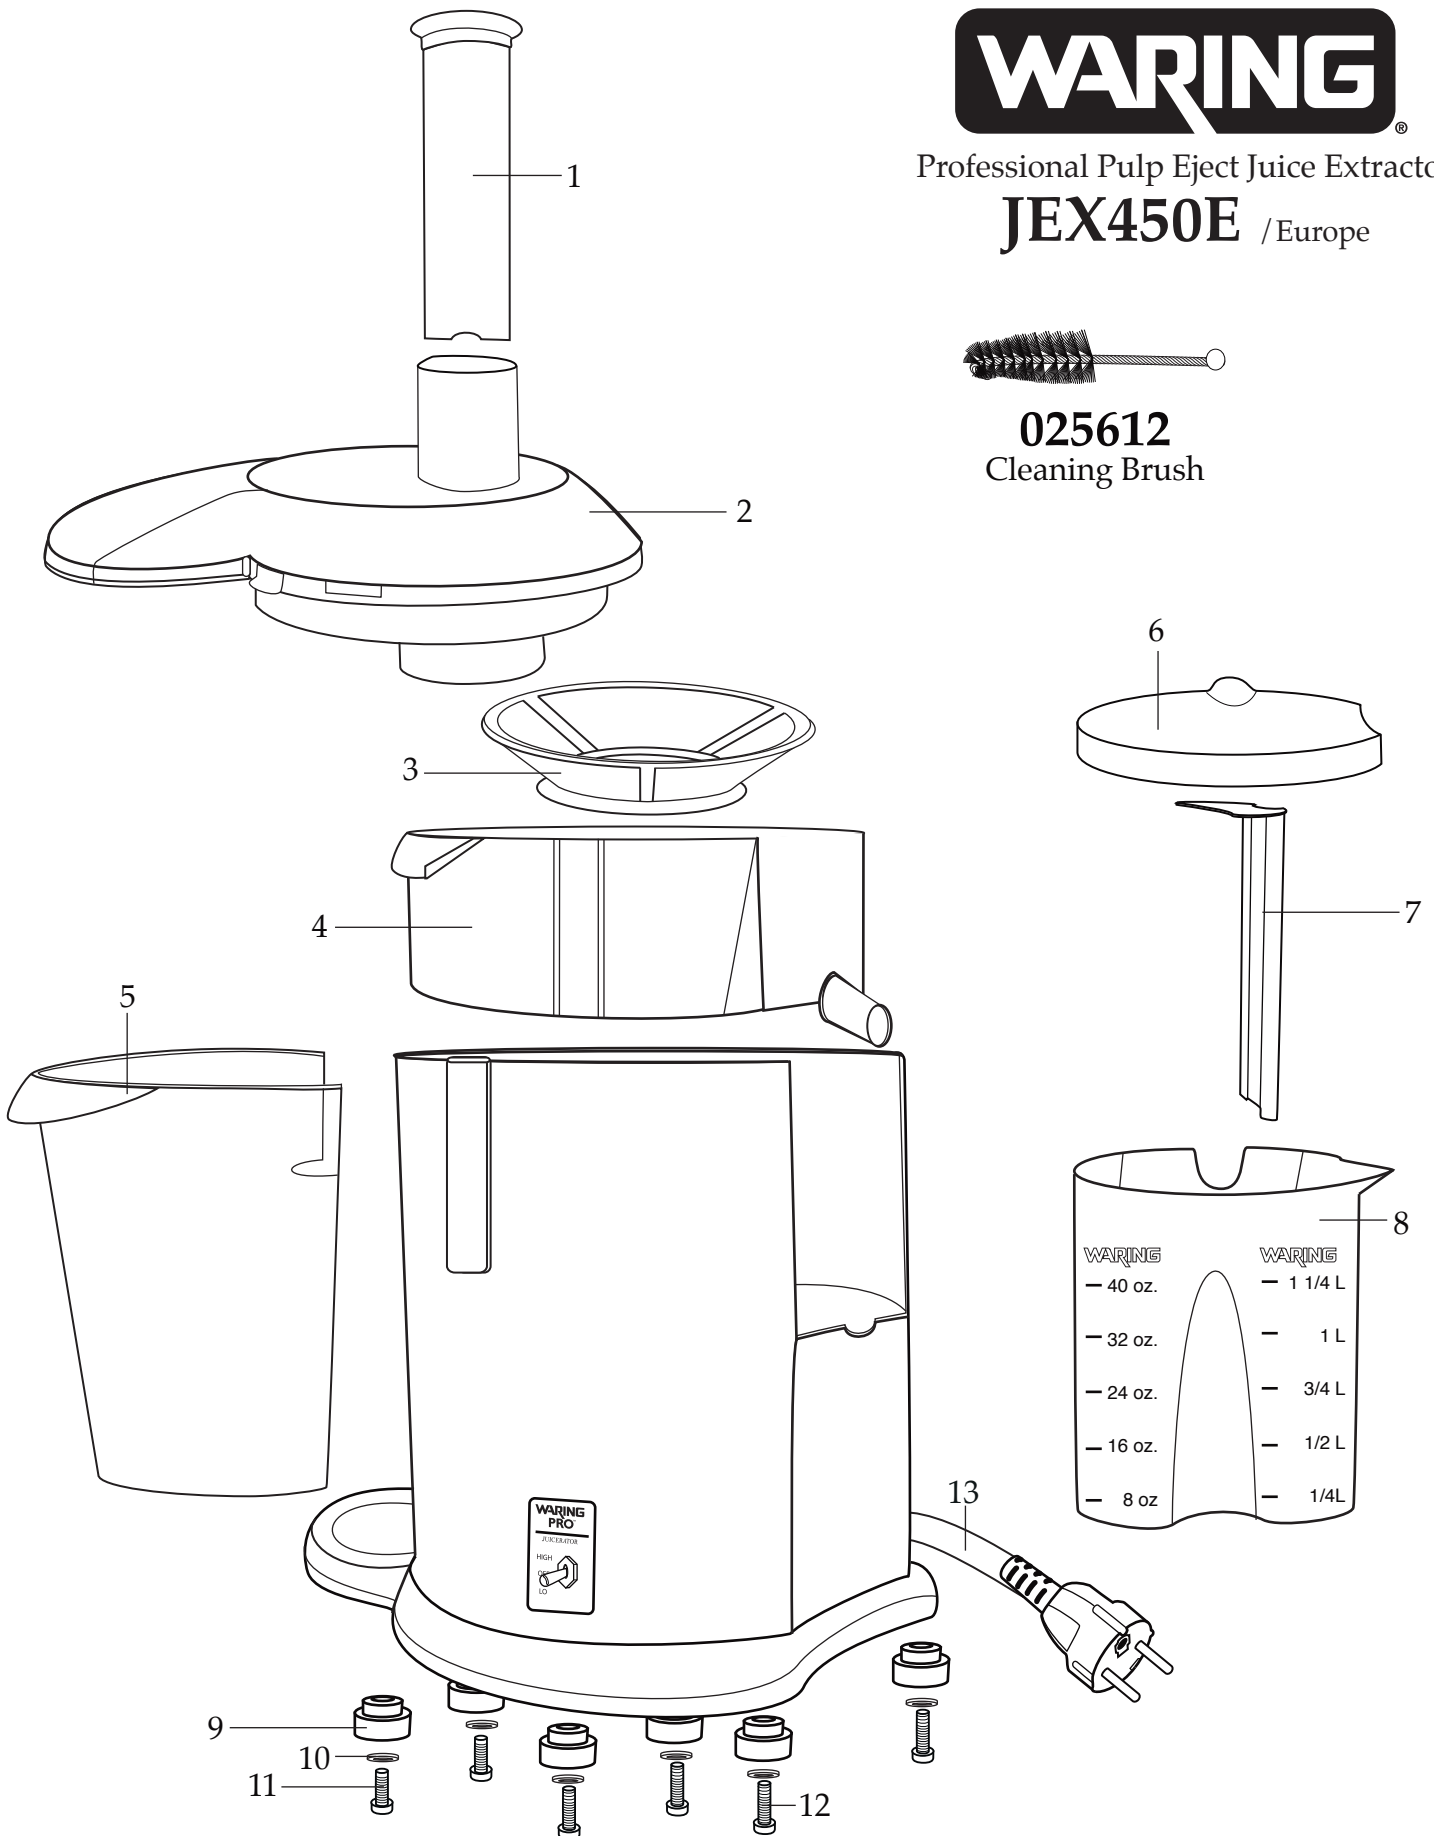

Professional Pulp Eject Juice Extractor

JEX450E / Europe

025612

Cleaning Brush

JEX450E
Base Unit Assembly

Professional Pulp Eject Juice Extractor

JEX450E / Europe

12

Illustration #	Part #	Description
1	032754	Pusher
2	032753	Cover
3	032755	Stainer Basket w/ Shredder
4	032756	Housing Bowl
5	032757	Pulp Container
6	032758	Cup Cover
7	032759	Froth Separator
8	032760	Cup
9	028271	Foot 6 Req.'d
10	028270	Washer 6 Req.'d
11	029301	Screw (short) 2 Req.'d
12	028269	Screw (long) 4 Req.'d
13	030483	Cord Set
14	030030	Coupling
15	030027	Top Housing
16	030031	Switch
17	030032	Screw 6 Req.'d
18	030033	Micro Switch
19	030034	Screw 2 Req.'d
20	030485	PC Board
21	030036	Lead /black
22	030037	Lead /green-yellow
23	030038	Nut /ground to hsg.
24	030039	Lock Washer 2 Req.'d /ground to hsg.
25	030040	Screw /ground to hsg.
26	030041	Lead /yellow-green
27	030487	Motor
28	030043	Screw /ground to motor

Illustration #	Part #	Description
29	030044	Washer 4 Req.'d
30	030045	Screw 4 Req.'d
31	030046	Motor Cover
32	030484	RPM Sensor
33	030048	Screw 2 Req.'d
34	030049	Lead Tape with Connector
35	030050	Lead / red
36	030051	Lead / red
37	030052	Lead / black
38	013731	Wire Tie 4 Req.'d
39	030486	Reset Switch
40	030028	Bottom Housing