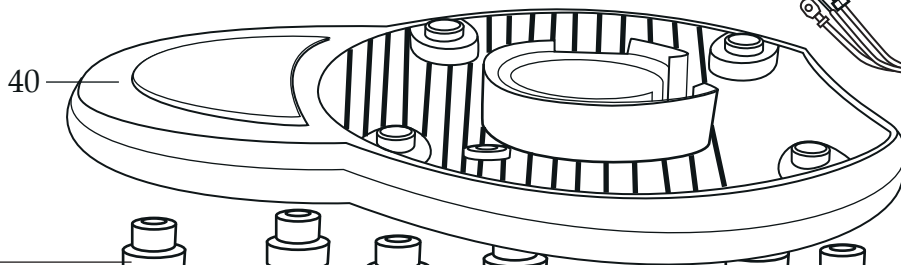

Professional Pulp Eject Juice Extractor

JEX450E / Europe

025612

Cleaning Brush

JEX450E
Base Unit Assembly

Professional Pulp Eject Juice Extractor

JEX450E / Europe

12

Illustration #	Part #	Description
1	032754	Pusher
2	032753	Cover
3	032755	Stainer Basket w/ Shredder
4	032756	Housing Bowl
5	032757	Pulp Container
6	032758	Cup Cover
7	032759	Froth Separator
8	032760	Cup
9	028271	Foot 6 Req.'d
10	028270	Washer 6 Req.'d
11	029301	Screw (short) 2 Req.'d
12	028269	Screw (long) 4 Req.'d
13	030483	Cord Set
14	030030	Coupling
15	030027	Top Housing
16	030031	Switch
17	030032	Screw 6 Req.'d
18	030033	Micro Switch
19	030034	Screw 2 Req.'d
20	030485	PC Board
21	030036	Lead /black
22	030037	Lead /green-yellow
23	030038	Nut /ground to hsg.
24	030039	Lock Washer 2 Req.'d /ground to hsg.
25	030040	Screw /ground to hsg.
26	030041	Lead /yellow-green
27	030487	Motor
28	030043	Screw /ground to motor