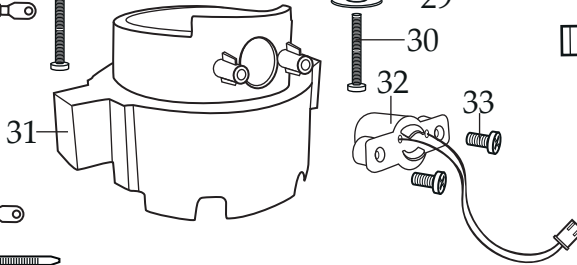

Professional Pulp Eject Juice Extractor

JEX450E / Europe

025612

Cleaning Brush

JEX450E
Base Unit Assembly

Professional Pulp Eject Juice Extractor

JEX450E / Europe

12

Illustration #	Part #	Description
1	032754	Pusher
2	032753	Cover
3	032755	Stainer Basket w/ Shredder
4	032756	Housing Bowl
5	032757	Pulp Container
6	032758	Cup Cover
7	032759	Froth Separator
8	032760	Cup
9	028271	Foot 6 Req.'d
10	028270	Washer 6 Req.'d
11	029301	Screw (short) 2 Req.'d
12	028269	Screw (long) 4 Req.'d
13	030483	Cord Set
14	030030	Coupling
15	030027	Top Housing
16	030031	Switch
17	030032	Screw 6 Req.'d
18	030033	Micro Switch
19	030034	Screw 2 Req.'d
20	030485	PC Board
21	030036	Lead /black
22	030037	Lead /green-yellow
23	030038	Nut /ground to hsg.
24	030039	Lock Washer 2 Req.'d /ground to hsg.
25	030040	Screw /ground to hsg.
26	030041	Lead /yellow-green
27	030487	Motor
28	030043	Screw /ground to motor

Illustration #	Part #	Description
29	030044	Washer 4 Req.'d
30	030045	Screw 4 Req.'d
31	030046	Motor Cover
32	030484	RPM Sensor
33	030048	Screw 2 Req.'d
34	030049	Lead Tape with Connector
35	030050	Lead / red
36	030051	Lead / red
37	030052	Lead / black
38	013731	Wire Tie 4 Req.'d
39	030486	Reset Switch
40	030028	Bottom Housing