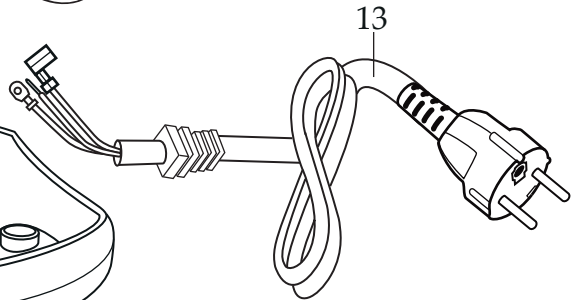

Illustration #	Part #	Description
1	032754	Pusher
2	032753	Cover
3	032755	Stainer Basket w/ Shredder
4	032756	Housing Bowl
5	032757	Pulp Container
6	032758	Cup Cover
7	032759	Froth Separator
8	032760	Cup
9	028271	Foot 6 Req.'d
10	028270	Washer 6 Req.'d
11	029301	Screw (short) 2 Req.'d
12	028269	Screw (long) 4 Req.'d
13	030483	Cord Set
14	030030	Coupling
15	030027	Top Housing
16	030031	Switch
17	030032	Screw 6 Req.'d
18	030033	Micro Switch
19	030034	Screw 2 Req.'d
20	030485	PC Board
21	030036	Lead /black
22	030037	Lead /green-yellow
23	030038	Nut /ground to hsg.
24	030039	Lock Washer 2 Req.'d /ground to hsg.
25	030040	Screw /ground to hsg.
26	030041	Lead /yellow-green
27	030487	Motor
28	030043	Screw /ground to motor

Illustration #	Part #	Description
29	030044	Washer 4 Req.'d
30	030045	Screw 4 Req.'d
31	030046	Motor Cover
32	030484	RPM Sensor
33	030048	Screw 2 Req.'d
34	030049	Lead Tape with Connector
35	030050	Lead / red
36	030051	Lead / red
37	030052	Lead / black
38	013731	Wire Tie 4 Req.'d
39	030486	Reset Switch
40	030028	Bottom Housing