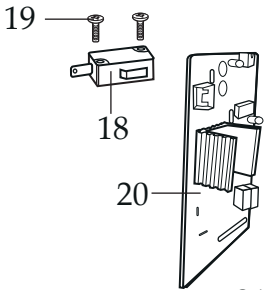

Professional Pulp Eject Juice Extractor

JEX450E / Europe

12