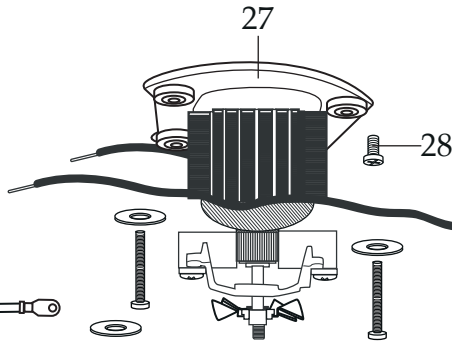

Professional Pulp Eject Juice Extractor

JEX450E / Europe

025612

Cleaning Brush

JEX450E
Base Unit Assembly

Professional Pulp Eject Juice Extractor

JEX450E / Europe

12

Illustration #	Part #	Description
1	032754	Pusher
2	032753	Cover
3	032755	Stainer Basket w/ Shredder
4	032756	Housing Bowl
5	032757	Pulp Container
6	032758	Cup Cover
7	032759	Froth Separator
8	032760	Cup
9	028271	Foot 6 Req.'d
10	028270	Washer 6 Req.'d
11	029301	Screw (short) 2 Req.'d
12	028269	Screw (long) 4 Req.'d
13	030483	Cord Set
14	030030	Coupling
15	030027	Top Housing
16	030031	Switch
17	030032	Screw 6 Req.'d
18	030033	Micro Switch
19	030034	Screw 2 Req.'d
20	030485	PC Board
21	030036	Lead /black
22	030037	Lead /green-yellow
23	030038	Nut /ground to hsg.
24	030039	Lock Washer 2 Req.'d /ground to hsg.
25	030040	Screw /ground to hsg.
26	030041	Lead /yellow-green
27	030487	Motor
28	030043	Screw /ground to motor

Illustration #	Part #	Description
29	030044	Washer 4 Req.'d
30	030045	Screw 4 Req.'d
31	030046	Motor Cover
32	030484	RPM Sensor
33	030048	Screw 2 Req.'d
34	030049	Lead Tape with Connector
35	030050	Lead / red
36	030051	Lead / red
37	030052	Lead / black
38	013731	Wire Tie 4 Req.'d
39	030486	Reset Switch
40	030028	Bottom Housing