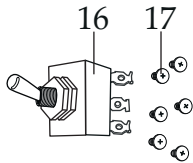

Professional Pulp Eject Juice Extractor

JEX450E / Europe

12