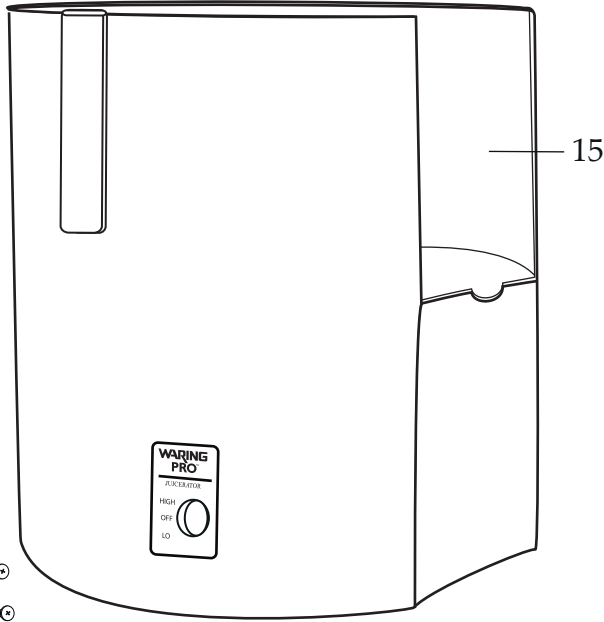

Professional Pulp Eject Juice Extractor

JEX450E / Europe

025612

Cleaning Brush

JEX450E
Base Unit Assembly

Professional Pulp Eject Juice Extractor

JEX450E / Europe

12

Illustration #	Part #	Description
1	032754	Pusher
2	032753	Cover
3	032755	Stainer Basket w/ Shredder
4	032756	Housing Bowl
5	032757	Pulp Container
6	032758	Cup Cover
7	032759	Froth Separator
8	032760	Cup
9	028271	Foot 6 Req.'d
10	028270	Washer 6 Req.'d
11	029301	Screw (short) 2 Req.'d
12	028269	Screw (long) 4 Req.'d
13	030483	Cord Set
14	030030	Coupling
15	030027	Top Housing
16	030031	Switch
17	030032	Screw 6 Req.'d
18	030033	Micro Switch
19	030034	Screw 2 Req.'d
20	030485	PC Board
21	030036	Lead /black
22	030037	Lead /green-yellow
23	030038	Nut /ground to hsg.
24	030039	Lock Washer 2 Req.'d /ground to hsg.
25	030040	Screw /ground to hsg.
26	030041	Lead /yellow-green
27	030487	Motor
28	030043	Screw /ground to motor

Illustration #	Part #	Description
29	030044	Washer 4 Req.'d
30	030045	Screw 4 Req.'d
31	030046	Motor Cover
32	030484	RPM Sensor
33	030048	Screw 2 Req.'d
34	030049	Lead Tape with Connector
35	030050	Lead / red
36	030051	Lead / red
37	030052	Lead / black
38	013731	Wire Tie 4 Req.'d
39	030486	Reset Switch
40	030028	Bottom Housing